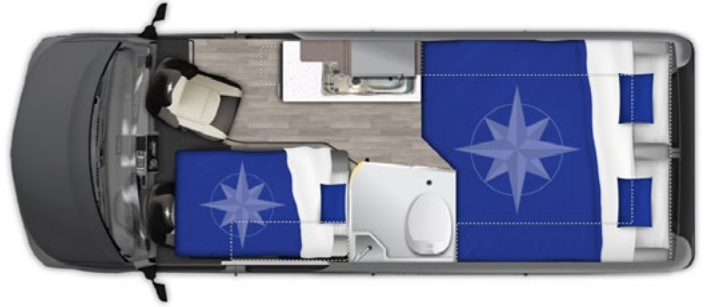

WESTFALIA Floor Plan

Specifications	Wave Skylight (Standard)	Wave Pop Top (Optional)
Exterior Length	20' 9"	20' 9"
Exterior Height	9' 5"	9' 5"
Exterior Width	6' 11"	6' 11"
Awning Length	13' Power	13' Power
Interior Height	6' 2"	6' 2"
Interior Trunk Dimensions	61.7" L x 28.2" D x 29.8" H 30 Cu Feet	61.7" L x 28.2" D x 29.8" H 30 Cu Feet
Interior Windows	10	10
Fresh Water Tank	145L / 38.3 g	145L / 38.3 g
Cassette Toilet	18L / 4.76 g	18L / 4.76 g
Gray Water Tank	99 L / 26.4 g	99 L / 26.4 g
Batteries	600 AMP Lithium & Under Hood Generator	600 AMP Lithium & Under Hood Generator
Inverter	3,000 Watt Sine Wave	3,000 Watt Sine Wave
Solar	300W Hard	200W Flex Mat
Furnace / Water	Truma LP Combi, Eco Plus 14,300 BTU/h + 1.7 kW with 110V	Truma LP Combi, Eco Plus 14,300 BTU/h + 1.7 kW with 110V
A/C	Truma Aventa Eco Roof Mount 13,500 BTU	10 V, 13,500 BTU roof mount
Propane	25L/30LB LP Tank w/ Exterior Quick Connect	25L/30LB LP Tank w/ Exterior Quick Connect
Coach Control System	Firefly Touch Control w/ Bluetooth & App	Firefly Touch Control w/ Bluetooth & App
Refrigerator	12 V, 3.2 CU FT. Compressor	12 V, 3.2 CU FT. Compressor
Kitchenette	2 Burner LP Stove/cover	2 Burner LP Stove/cover
Microwave	110 V, 20 L/0.7 CU FT., 700W	110 V, 20 L/0.7 CU FT., 700W
Dry Weight	7000 lbs. (3,175 kg.)	7000 lbs. (3,175 kg.)
Gross Vehicle Weight Rating	9350 lbs. (4241 kg.)	9350 lbs. (4241 kg.)
Hitch Weight Rating	3500 lbs. (1,587 kg.)	3500 lbs. (1,587 kg.)
Back Bedroom Configuration	71" x 69" or 80" Asymmetrical w/ opt Centre Aisle Bed Cushion Extension	71" x 69" or 80" Asymmetrical w/ opt Centre Aisle Bed Cushion Extension
Front Combination Bench/Bed	39" x 69"	39" x 69"
Pop Top Comfort Mattress	N/A	52" x 79"
Pop Top Area	N/A	Ladder, 2 USB Ports, Zipper Window/Screens & Venting Skylight
Skylight	1	N/A
Sleeping Capacity	4	6
Seat Belt Capacity	4 Seat Belts w/ 2 Child Seat Anchors	4 Seat Belts w/ 2 Child Seat Anchors